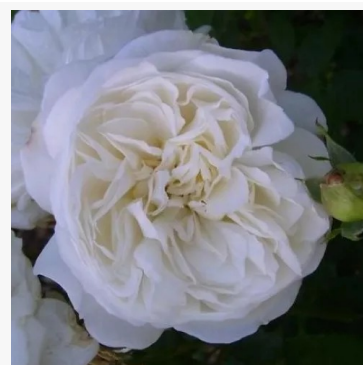

Weisse Gruss an Aachen™

white - flower border floribunda rose
60-85 cm
medium-strength, noticeably fragrant rose - pleasant,
classic rose character
Max Vogel