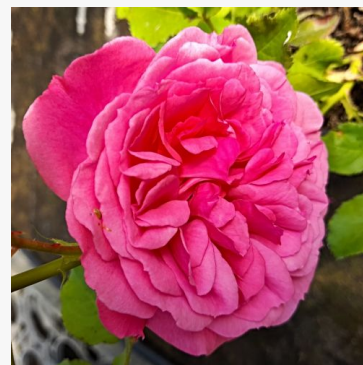

Dunav™

pink - flowerbed shrub rose
45-65 cm
mild, understated-scented rose - scent description not
available
Biljana Božanić Tanjga