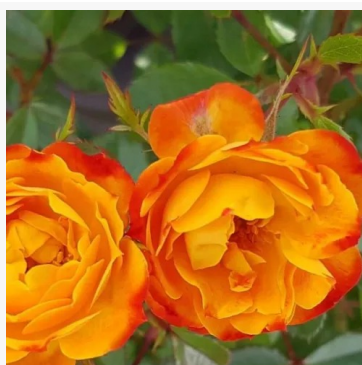

Navelina

yellow-red - bedding floribunda rose
60-90 cm
mild, restrained-scented rose - fresh, vibrant character
Patrick Dickson