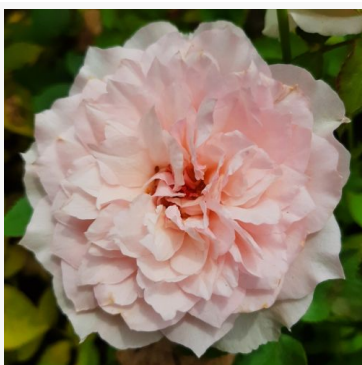

Euridice

pink - flowerbed floribunda rose
90-130 cm
rose with a strong, pronounced scent - sweet, fruity
Takunori Kimura