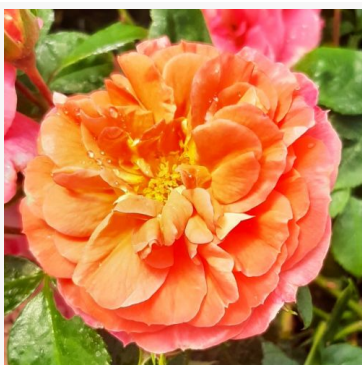

Gebrüder Grimm®

orange - bedding floribunda rose
85-115 cm
mild, restrained-scented rose - slightly sweet, fruity
character
Wilhelm Kordes III.