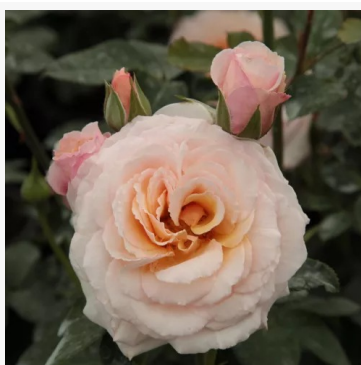

Pacific™

orange-pink - bedding, grandiflora, rose
60-90 cm
medium-strength, well-scented rose - refreshing, sweet-fruity
Biljana Božanić Tanjga