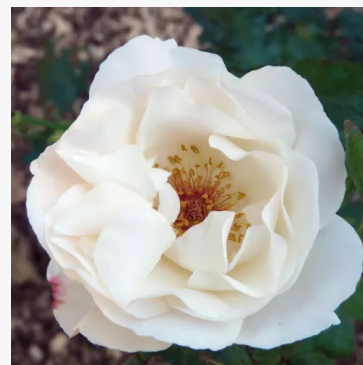

White Queen Elizabeth

white - flowerbed floribunda rose
130-170 cm
medium-strength, noticeably scented rose - soft, tea-
scented
Banner