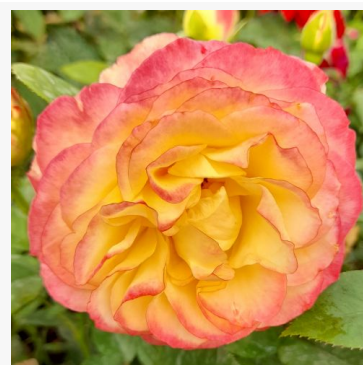

La Parisienne

yellow-orange - flowerbed grandiflora rose
100-140 cm
mild, restrained scented rose - delicately fruity
character
Georges Delbard