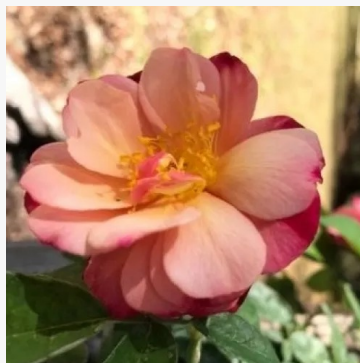

Léonie Lamesch

orange-yellow - polyantha bedding rose
80-120 cm
medium-strength, noticeably fragrant rose - pleasantly
spicy, fruity aroma
Peter Lambert