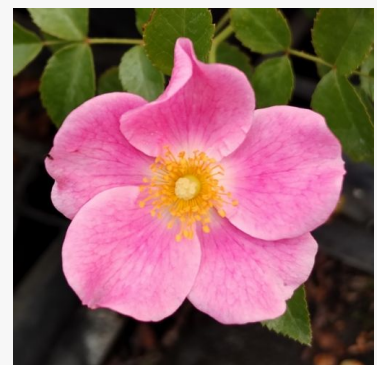

Forever Royal™

crimson - bedding floribunda rose
100-140 cm
mild, restrained-scented rose - scent description not available
Frank R. Cowlishaw

Fortuna®

pink - floribunda bedding rose
50-70 cm
very faint, barely noticeable scented rose - neutral, difficult-to-define scent
Tim -Hermann Kordes