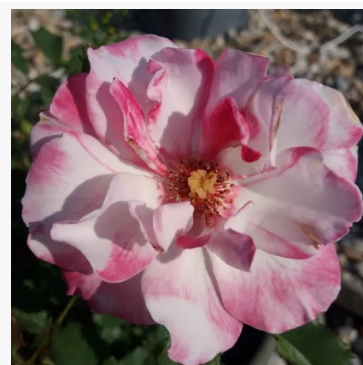

Tanelaigib

white-pink - flower bed floribunda rose
40-55 cm
mild, subtle-scented rose - soft, discreet character
Hans Jürgen Evers