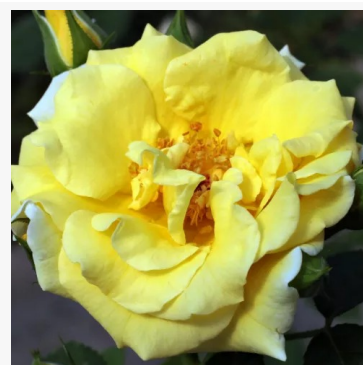

Skóciai Szent Margit

golden-yellow - bedding floribunda rose
100-150 cm
powerful, long-lasting fragrant rose - classic, rose-like
character
Márk Gergely