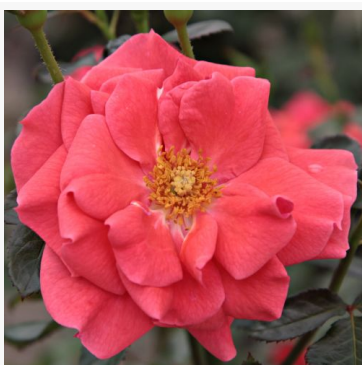

Okályi Iván emléke

red - bedding floribunda rose
60-85 cm
very weak, barely noticeable scented rose - fruity,
sweet character
Márk Gergely