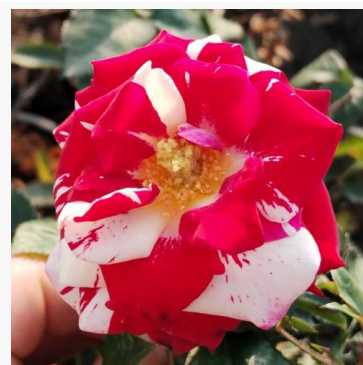

Wekgobnez

red-white - flowerbed grandiflora rose
120-160 cm
strong, clearly scented rose - scent description not
available
Tom Carruth