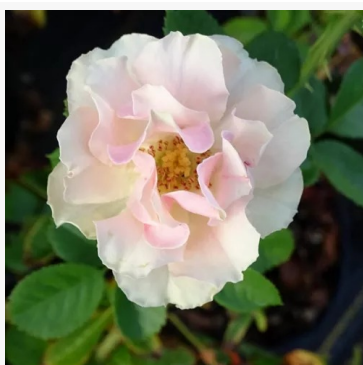

Greensleeves

pink-green - flowerbed floribunda rose
75-105 cm
scentless rose - no noticeable fragrance
Jack L. Harkness