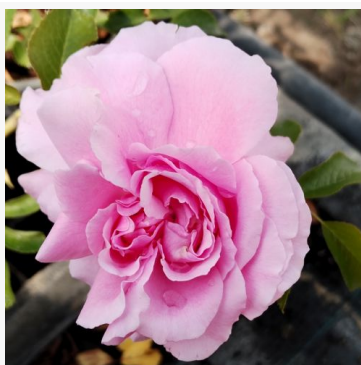

Evesorja

pink - border shrub rose
100-140 cm
medium-strength, clearly scented rose - soft, pleasant
character
Jérôme Rateau