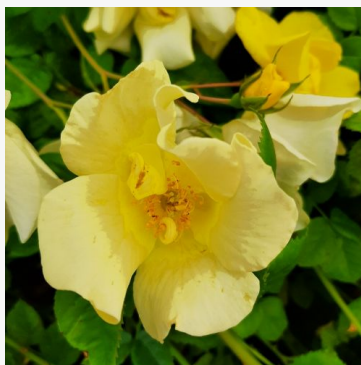

Liane Foly®

yellow - landscape shrub rose
80-120 cm
medium-strength, clearly scented rose - fresh, citrus
Alain Meiland