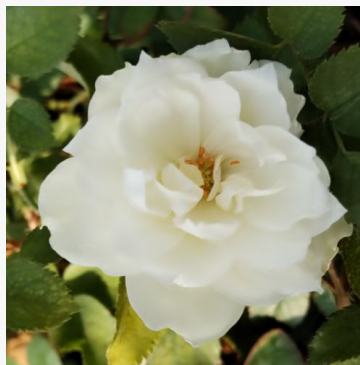

Creme Chantilly®

white - bedding floribunda rose
60-90 cm
very weak, barely noticeable scented rose - scent description not available
William J. Radler