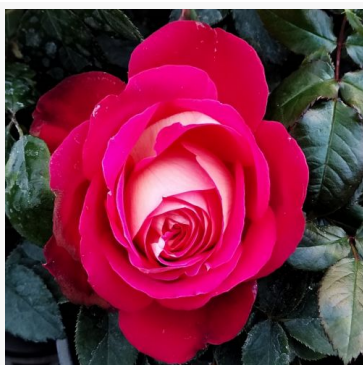

Gipsy

red-yellow - flowerbed floribunda rose
70-100 cm
mild, restrained-scented rose - fresh, lively aroma
Seizo Suzuki