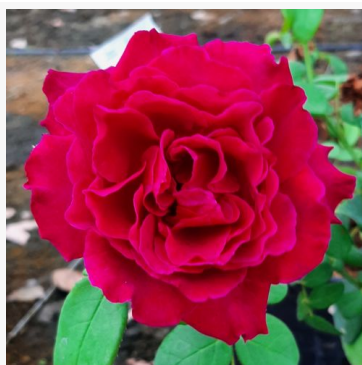

Trendy

orange-pink - flowerbed shrub rose
60-85 cm
mild, restrained-scented rose - light, fresh, fruity
Biljana Božanić Tanjga

True Friend™

peach-pink - bedding floribunda rose
75-105 cm
medium-strength, well-scented rose - refreshingly fruity
character
Edward Smith