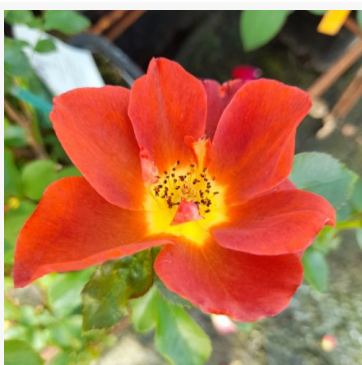

Espresso

red - bedding floribunda rose
60-90 cm
moderate-strength, distinctly scented rose - spicy,
slightly sweet character
Jan Spek Nurseries