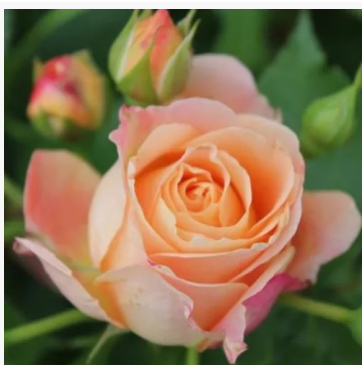

Dolce Vita®

yellow - floribunda bedding rose
50-70 cm
medium-strength, well-scented rose - softly sweet
aroma
Georges Delbard