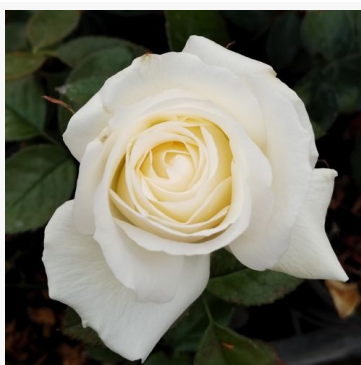

La Paloma 85 ®

white - floribunda bedding rose
50-70 cm
very weak, barely noticeable scented rose - delicately
rose scented
Hans Jürgen Evers