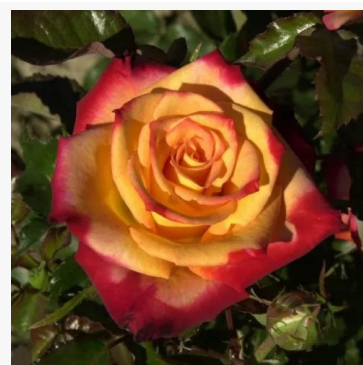

Mein München

red-yellow - floribunda bedding rose
65-90 cm
very weak, barely noticeable scented rose - delicately
sweet fragrance
Anne G. Cocker