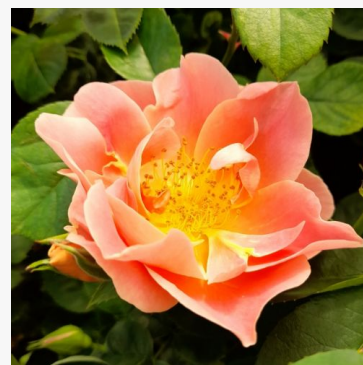

Edouard Guillot™

salmon-pink - flowerbed floribunda rose
70-90 cm
mild, restrained-scented rose - fresh, fruity character
Dominique Massad