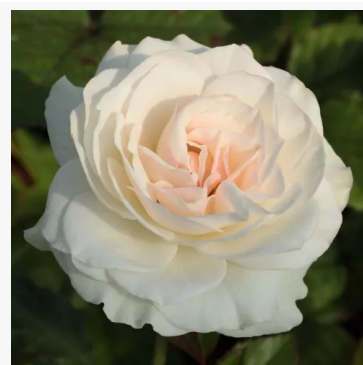

Szent Margit

white - flowerbed floribunda rose
50-70 cm
very weak, barely noticeable scented rose - soft,
sweet-scented
Márk Gergely