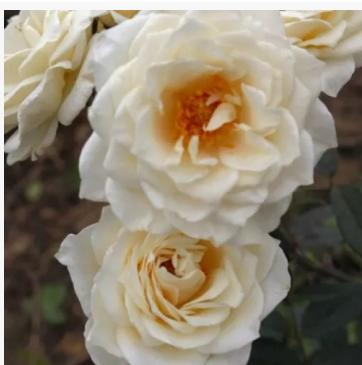

Organdie

cream - floribunda bedding rose
100-140 cm
strong, long-lasting scented rose - scent description not available
John Scarman