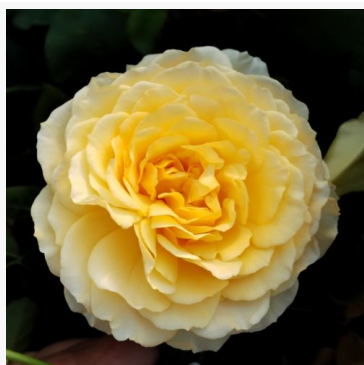

My Dad

yellow - bedding floribunda rose
110-150 cm
medium-strength, well-scented rose - clean, rose-spicy
Bob Matthews