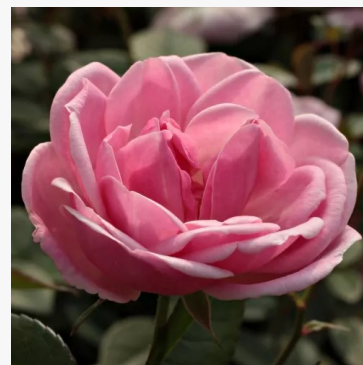

Mevrouw Nathalie Nypels

pink - floribunda bedding rose
50-70 cm
strong, noticeably fragrant rose - sweet, tea-like, fruity
Mathias Leenders