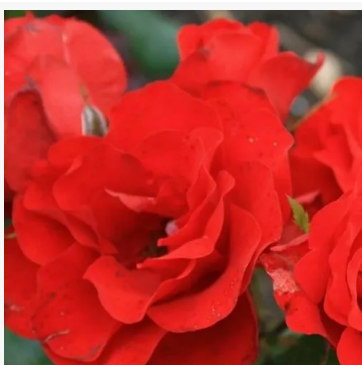

Tojo®

red - flower bed floribunda rose
70-95 cm
strong, long-lasting scented rose - fragrance
description not available
Samuel Darragh McGredy IV