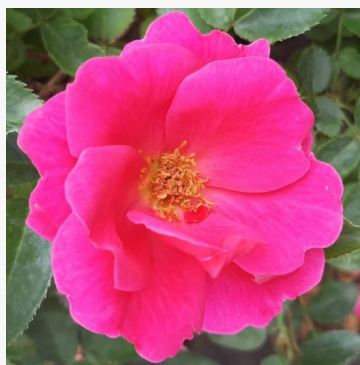

Garden of Roses®

peach - floribunda bedding rose
45-70 cm
mild, restrained-scented rose - slightly sweet scent
Tim -Hermann Kordes

Gartenfreund®

pink - landscape shrub rose
60-85 cm
very weak, barely noticeable scented rose - slightly fruity character
Tim -Hermann Kordes