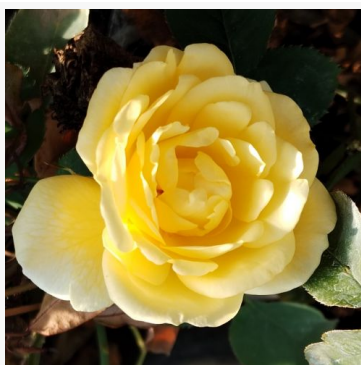

Tandinadi

yellow - bedding floribunda rose
70-100 cm
mild, restrained-scented rose - soft character
Mathias Tantau Jr.