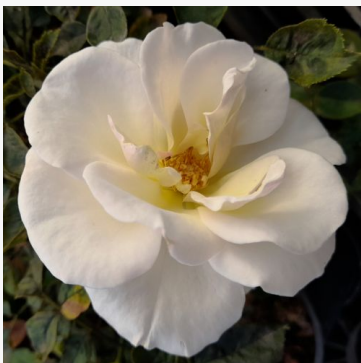

Pearl Abundance®

cream - flower bed floribunda rose
70-90 cm
mild, restrained, soft-scented rose - classic, rose
character
Richard Harkness