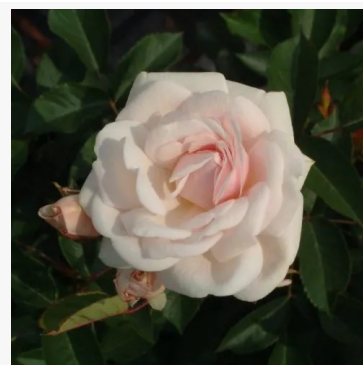

Marie Pavié

off-white - polyantha bedding rose
85-115 cm
medium-strength, clearly scented rose - sweet, delicate
character
Alphonse Alégatière