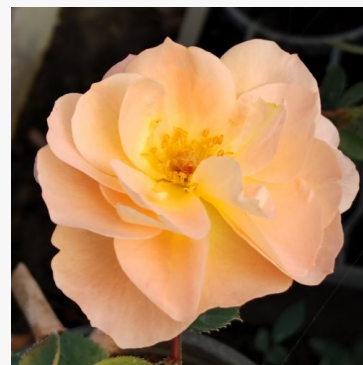

Schöne vom See®

apricot - bedding floribunda rose
65-90 cm
very weak, barely noticeable scented rose - scent
description not available
Tim -Hermann Kordes