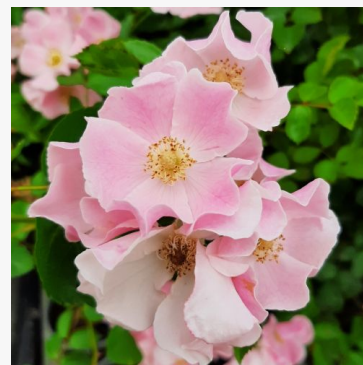

Sirona

pink - flowerbed floribunda rose
85-115 cm
very weak, barely noticeable scented rose - scent
description not available
Martin Vissers