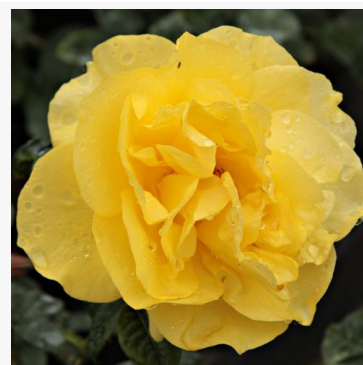

Goldbeet

yellow - floribunda bedding rose
120-180 cm
very weak, barely perceptible scented rose - soft,
neutral character
Werner Noack