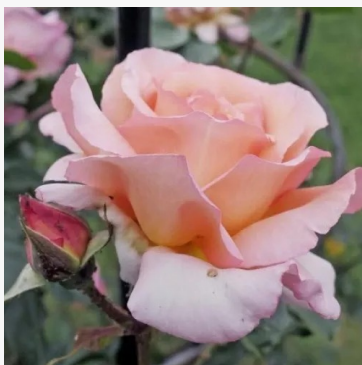

Josiane Pierre-Bissey

peach-pink - polyantha bedding rose
70-95 cm
mild, restrained scented rose - fresh, fruity character
Fabien Ducher