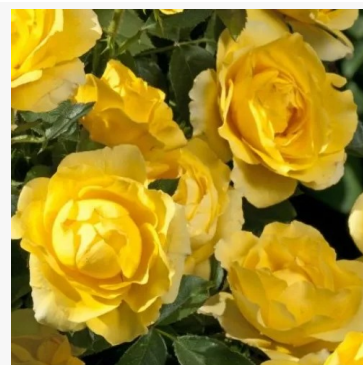

Ribona

yellow - bedding floribunda rose
70-90 cm
medium-strength, clearly scented rose - fresh, fruity
character
Discovered by - pharmaROSA®