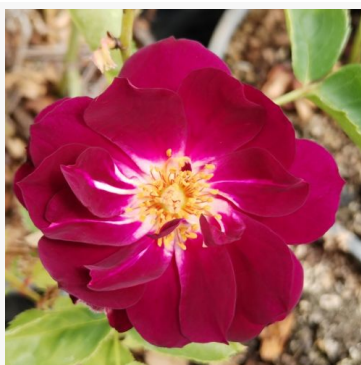

Wekfabpur

dark-crimson - bedding floribunda rose
80-110 cm
strong, distinctive-scented rose - spicy, clove scented
Thomas F. Carruth