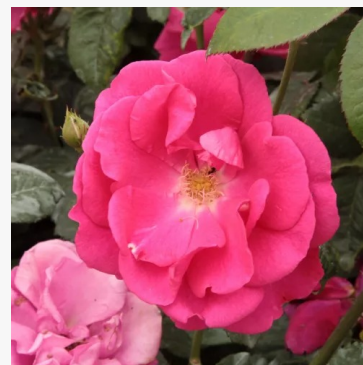

Lafayette

dark-pink - floribunda bedding rose
140-180 cm
mild, restrained-scented rose - light, sweet character
Auguste Nonin & Fils