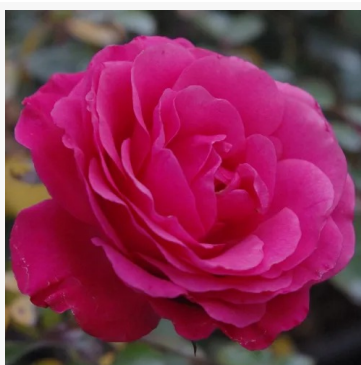

Tom Tom™

deep-pink - flowerbed, floribunda, rose
60-90 cm
mild, restrained-scented rose - light, discreet character
E. J. Lindquist