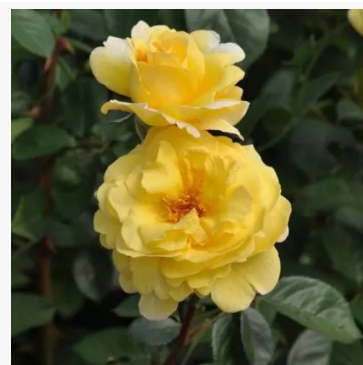

Nadia Zerouali™

yellow - floribunda bedding rose
70-100 cm
strong, well-pronounced fragrance rose - fresh, citrusy
character
Biljana Božanić Tanjga