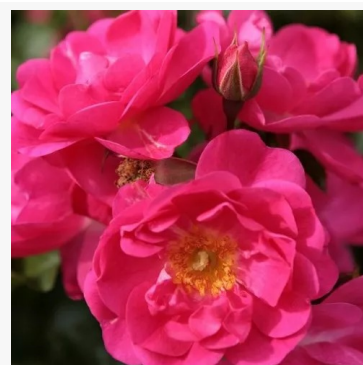

Neon®

deep pink - bedding floribunda rose
50-70 cm
very faint, barely scented rose - scent description not
available
Wilhelm Kordes III.