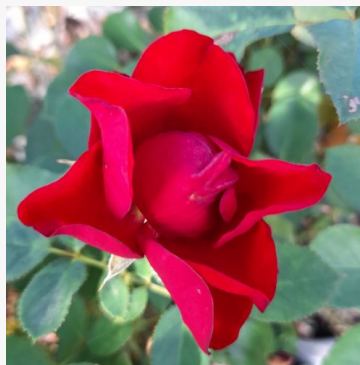

Black Forest Rose®

red - flower-bed floribunda rose
65-95 cm
unscented rose - no noticeable fragrance
Tim -Hermann Kordes