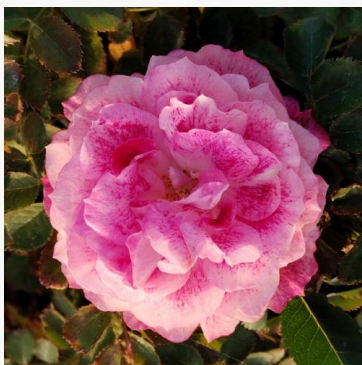

Let's Celebrate

purple-lilac-white - flowerbed floribunda rose
75-105 cm
mild, subtle-scented rose - delicately sweet fragrance
Gareth Fryer