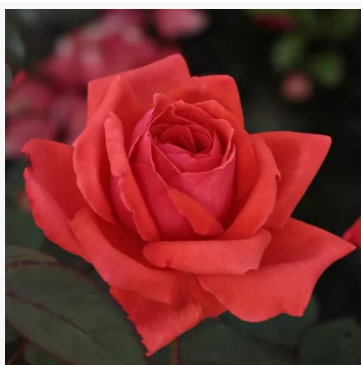

Resolut®

orange-red - bedding floribunda rose
75-105 cm
medium-strength, clearly scented rose - pleasantly
piquant
Mathias Tantau Jr.