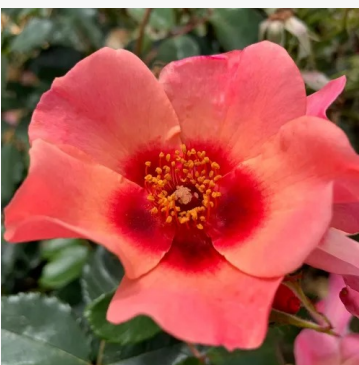

For Your Eyes Only

salmon-pink - flowerbed, floribunda rose
65-95 cm
mild, subtly scented rose - fresh, fruity character
Christopher Hugh Warner