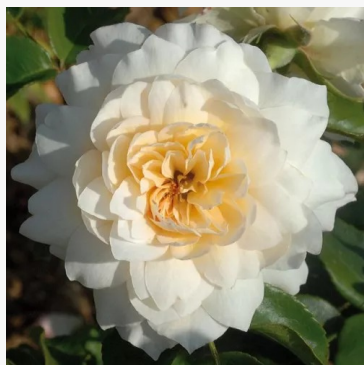

Nadine Xella-Ricci™

cream-white - flowerbed shrub rose
80-100 cm
very strong, garden-filling scented rose - classic, rose
character
Dominique Massad