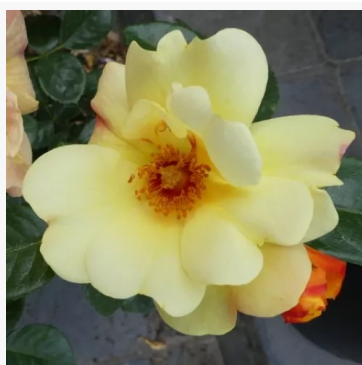

Kenendure

yellow - floribunda bedding rose
60-85 cm
very weak, barely noticeable scented rose - scent
description not available
David Kenny