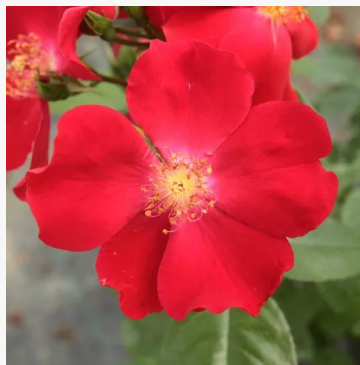

Heilige Bilhildis

red - bedding floribunda rose
80-110 cm
very faint, barely noticeable scented rose - delicately
spicy
Márk Gergely