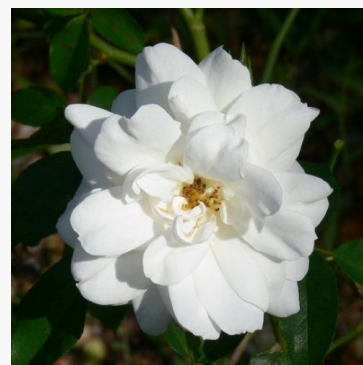

White Diamond®

white - flowerbed floribunda rose
100-140 cm
mild, delicately scented rose - fresh, lively aroma
Interplant

White Knock Out®

white - landscape shrub rose
90-120 cm
very faint, barely perceptible scented rose - fresh
character
William J. Radler