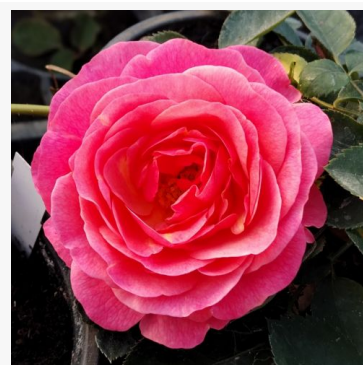

Trendy

orange-pink - flowerbed shrub rose
60-85 cm
mild, restrained-scented rose - light, fresh, fruity
Biljana Božanić Tanjga