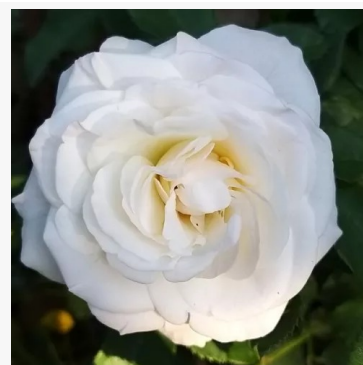

Vlissnowit

white - floribunda bedding rose
70-95 cm
mild, subtly scented rose - fresh, apple blossom
character
Martin Vissers