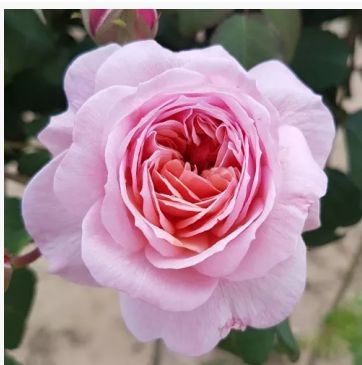

Eeuwige Passie

pink - flowerbed floribunda rose
70-95 cm
strong, well-scented rose - fresh, fruity, old-rose
Martin Vissers