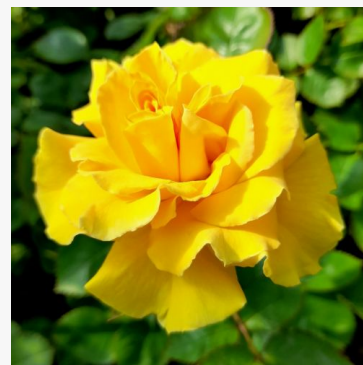

Felina

yellow - floribunda bedding rose
25-40 cm
strong, long-lasting scented rose - sweet, fruity
character
Discovered by - pharmaROSA®