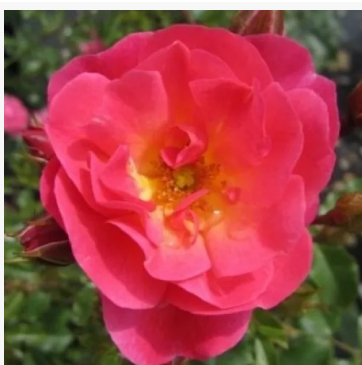

Maxi-Vita®

peach-pink - bedding floribunda rose
50-70 cm
very weak, barely noticeable scented rose - classic,
rosy character
W. Kordes & Sons