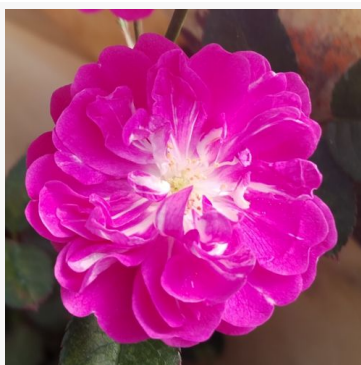

Kodály Zoltán

purple-pink - polyantha bedding rose
55-75 cm
medium-strength, clearly scented rose - pleasant,
floral-spicy aroma
Márk Gergely