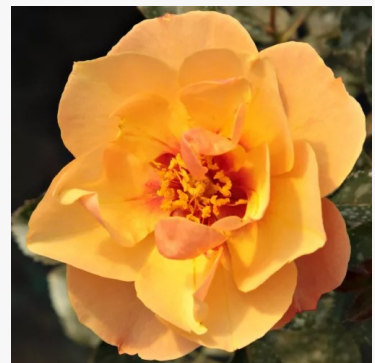

Persian Sun™

orange - flowerbed shrub rose
75-105 cm
very weak, barely noticeable scented rose - delicately
rose-like character
Martin Vissers