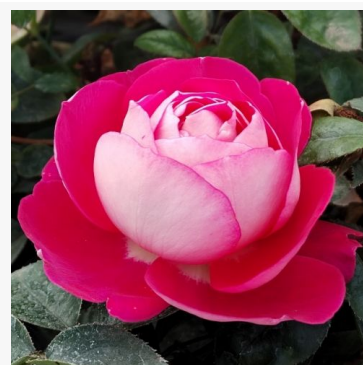

Euporie

pink - floribunda bedding rose
70-100 cm
medium-strength, clearly scented rose - damask-
scented, raspberry-scented
Discovered by - pharmaROSA®